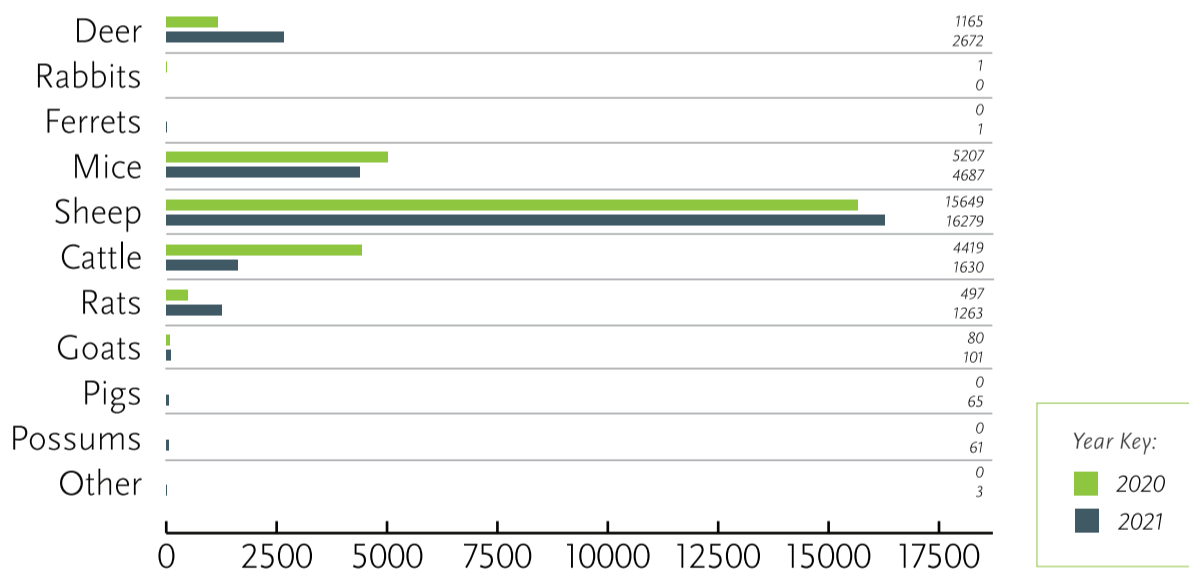

# Animal Use Statistics

AgResearch is committed to openness around animal research activities. As part of this we are making publicly available the number of animals and the impact grade of the research activities on the animals. All of the research was approved by the AgResearch Animal Ethics Committee that monitors and follows up on the outcomes of the research.

## Animal numbers by impact grade

## Animal numbers by species

## Total animal numbers by year